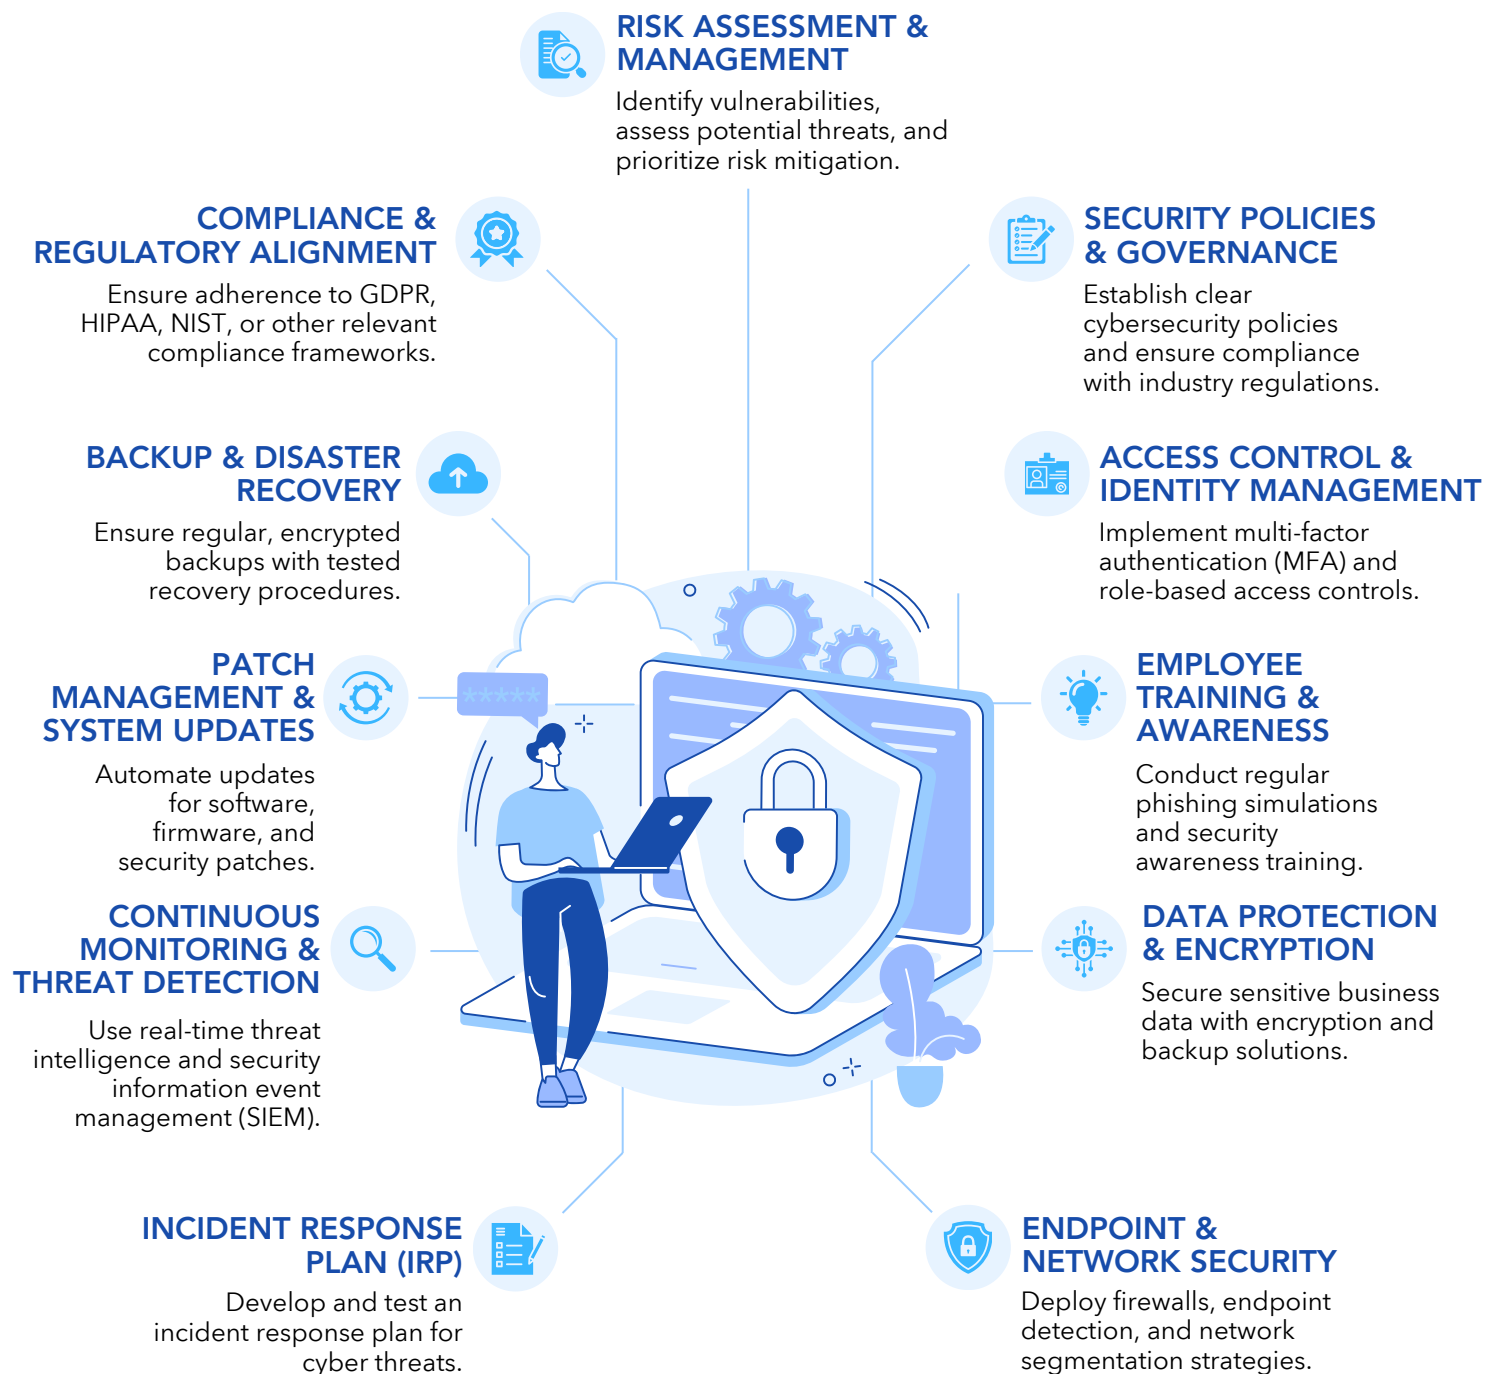

# THE ANATOMY OF A STRONG CYBERSECURITY PLAN

## Building Resilience: 12 Key Elements of Cyber Readiness

**ENSURE YOUR BUSINESS IS CYBER-READY WITH EXPERT GUIDANCE**

**Contact IMS Solutions for a customized cybersecurity strategy**